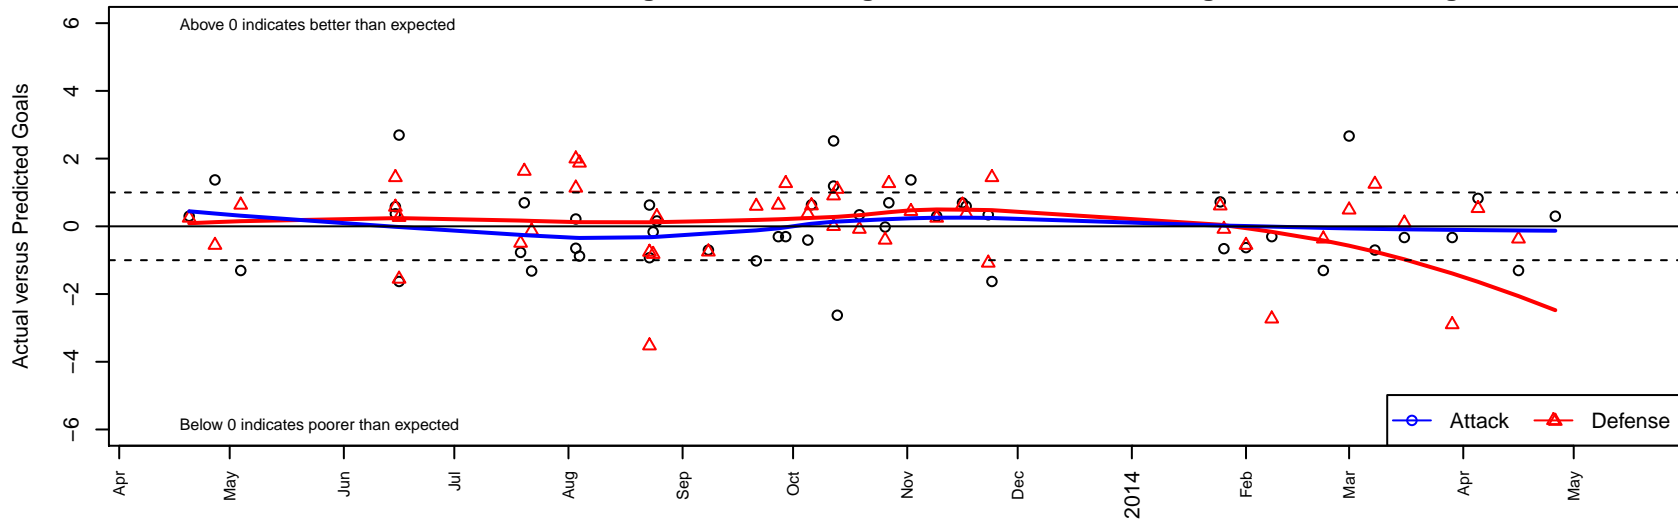

Eastside FC Red B00
Dots are actual minus expected GF (blue circles) and GA (red triangles).
Blue line is smoothed change in attack strength. Red is smoothed change in defense strength.